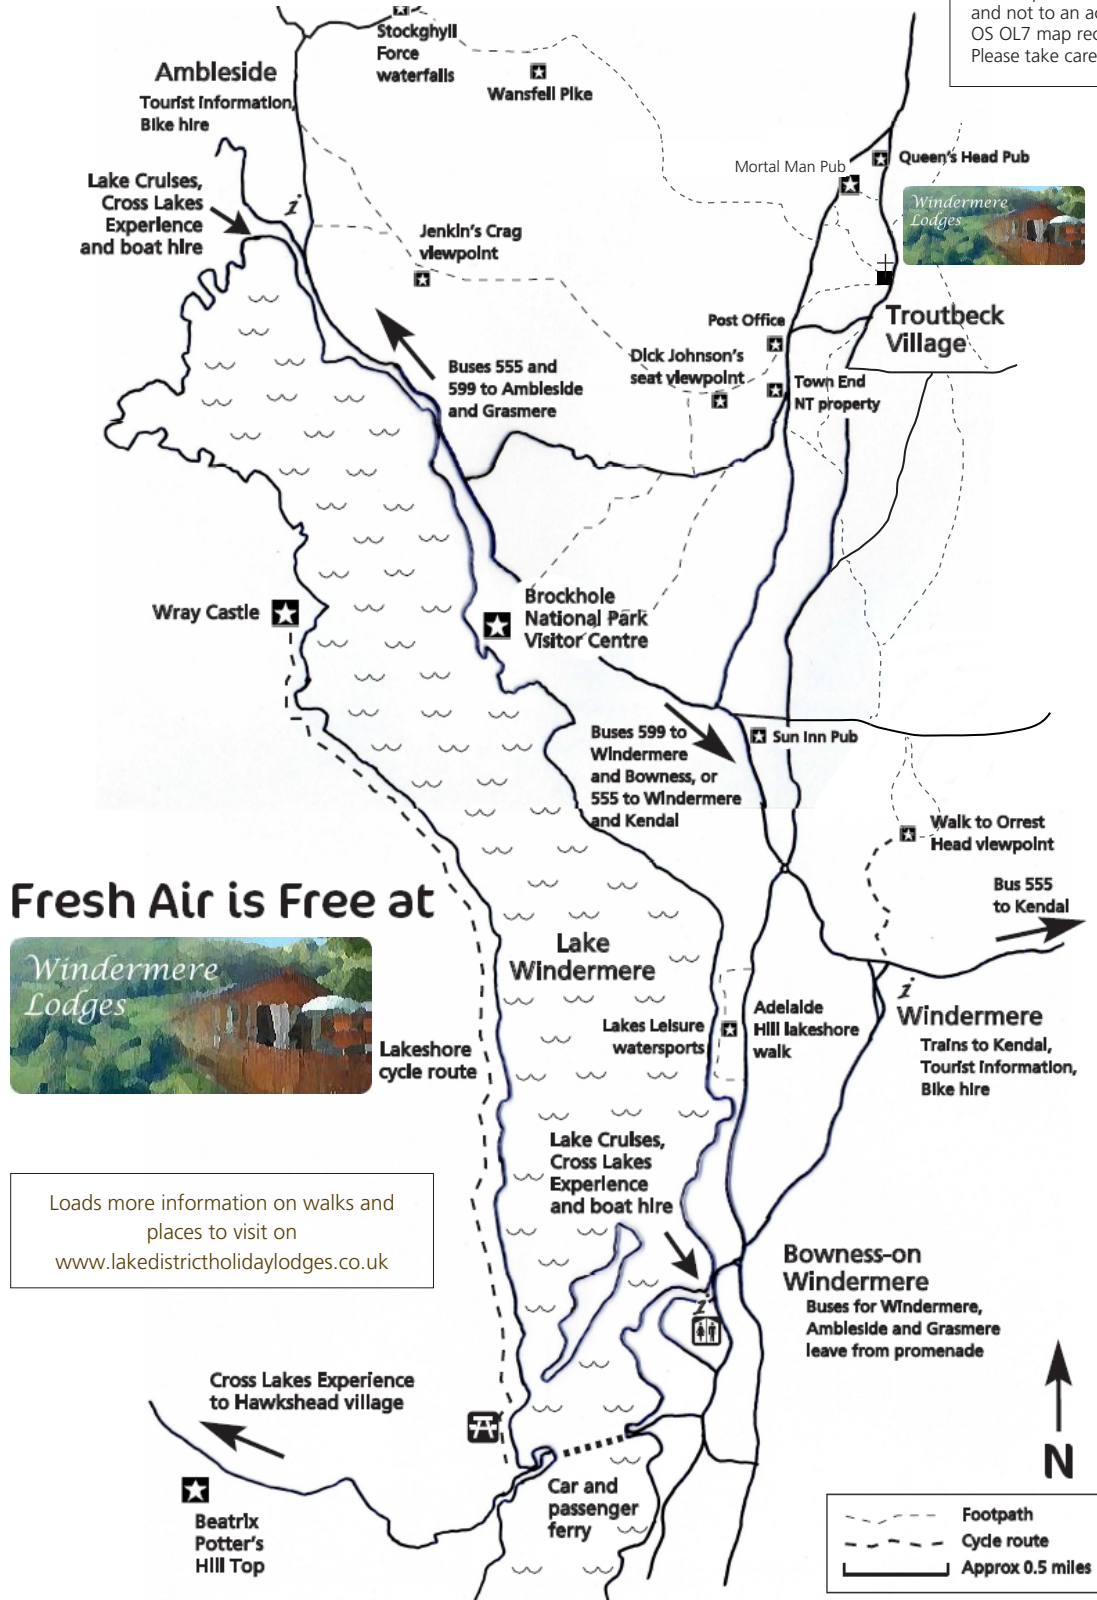

Fresh Air is Free at Windermere Lodges

This map is meant as a guide and not to an accurate scale; OS OL7 map recommended. Please take care on the fells!

Fresh Air is Free at

Loads more information on walks and places to visit on www.lakedistrictholidaylodges.co.uk